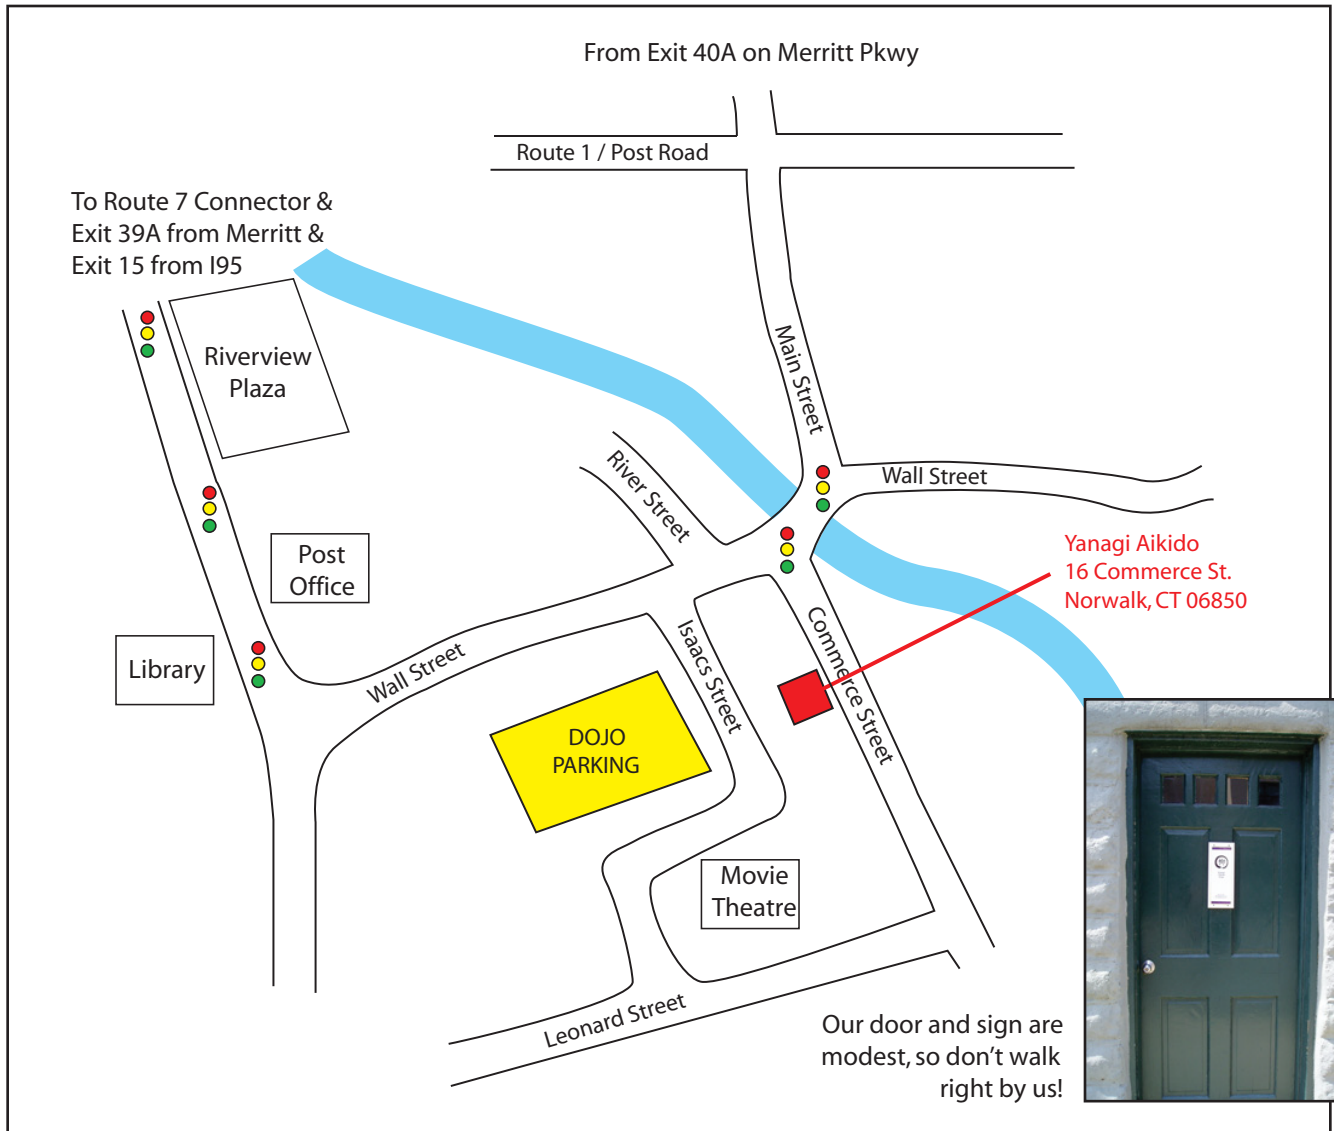

Directions To Yanagi Aikido Dojo

www.aikidonorwalk.com info@aikidonorwalk.com 203-216-4877

From Route 95 North or South: Take Exit 15 ('Route 7 Connector'). Merge onto Route 7 heading North. Take Exit 1. At the light go right. At the next light go right. Pass straight through the next light. Take a Left on Wall Street at the following light. Turn Right at the next light onto Isaacs Street to Park or continue one more light and turn Right onto commerce Street to drop off in front of the dojo.

From Route 15/Merritt Parkway heading North: Take Exit 39A onto the Route 7 Connector heading South. Take Exit 1 off of Route 7. Bear right and come to a stop sign. Merge and turn Right at the light. Pass under the highway and go straight through the next light. At the next light go right. Pass straight through a traffic light. Take a Left on Wall Street at the following light. Turn Right at the next light onto Isaacs Street to Park or continue to the next light and turn Right onto commerce Street to drop off in front of the dojo.

From Route 15/Merritt Parkway heading South: Take Exit 40A. Merge onto Main Avenue heading south. Go through NINE traffic lights, staying on Main Street until you can go no further (about 1.8 miles). Turn right onto Wall Street. At the first light turn Left onto Commerce Street to drop off in front of the dojo or continue to the second light and turn Left onto Isaacs Street to park.